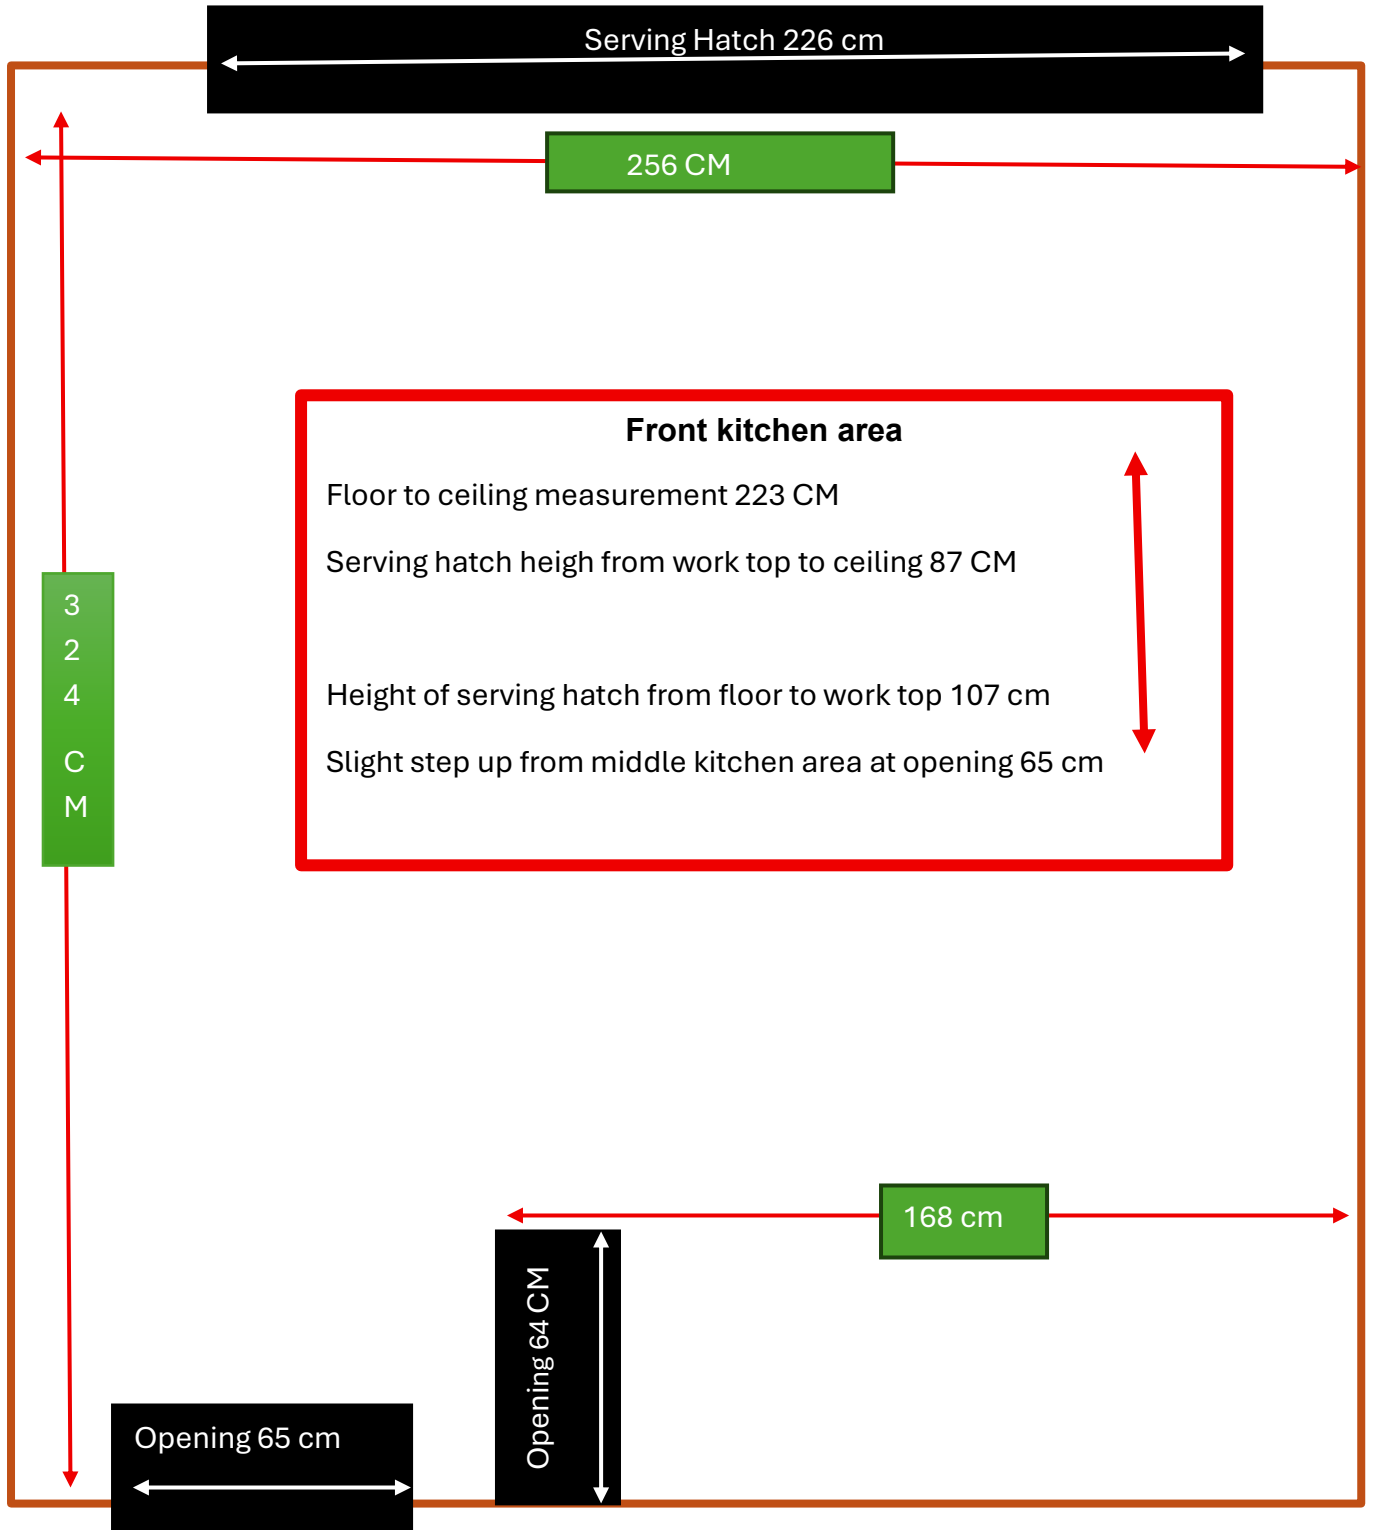

LMRCA Canteen Area

Room 1

Doorway 78 cm

268 cm

250 cm

Rear Kitchen Area

Floor to ceiling 241 cm

Step down from middle kitchen area

Electrical meter located in this Area

Electric
Meter