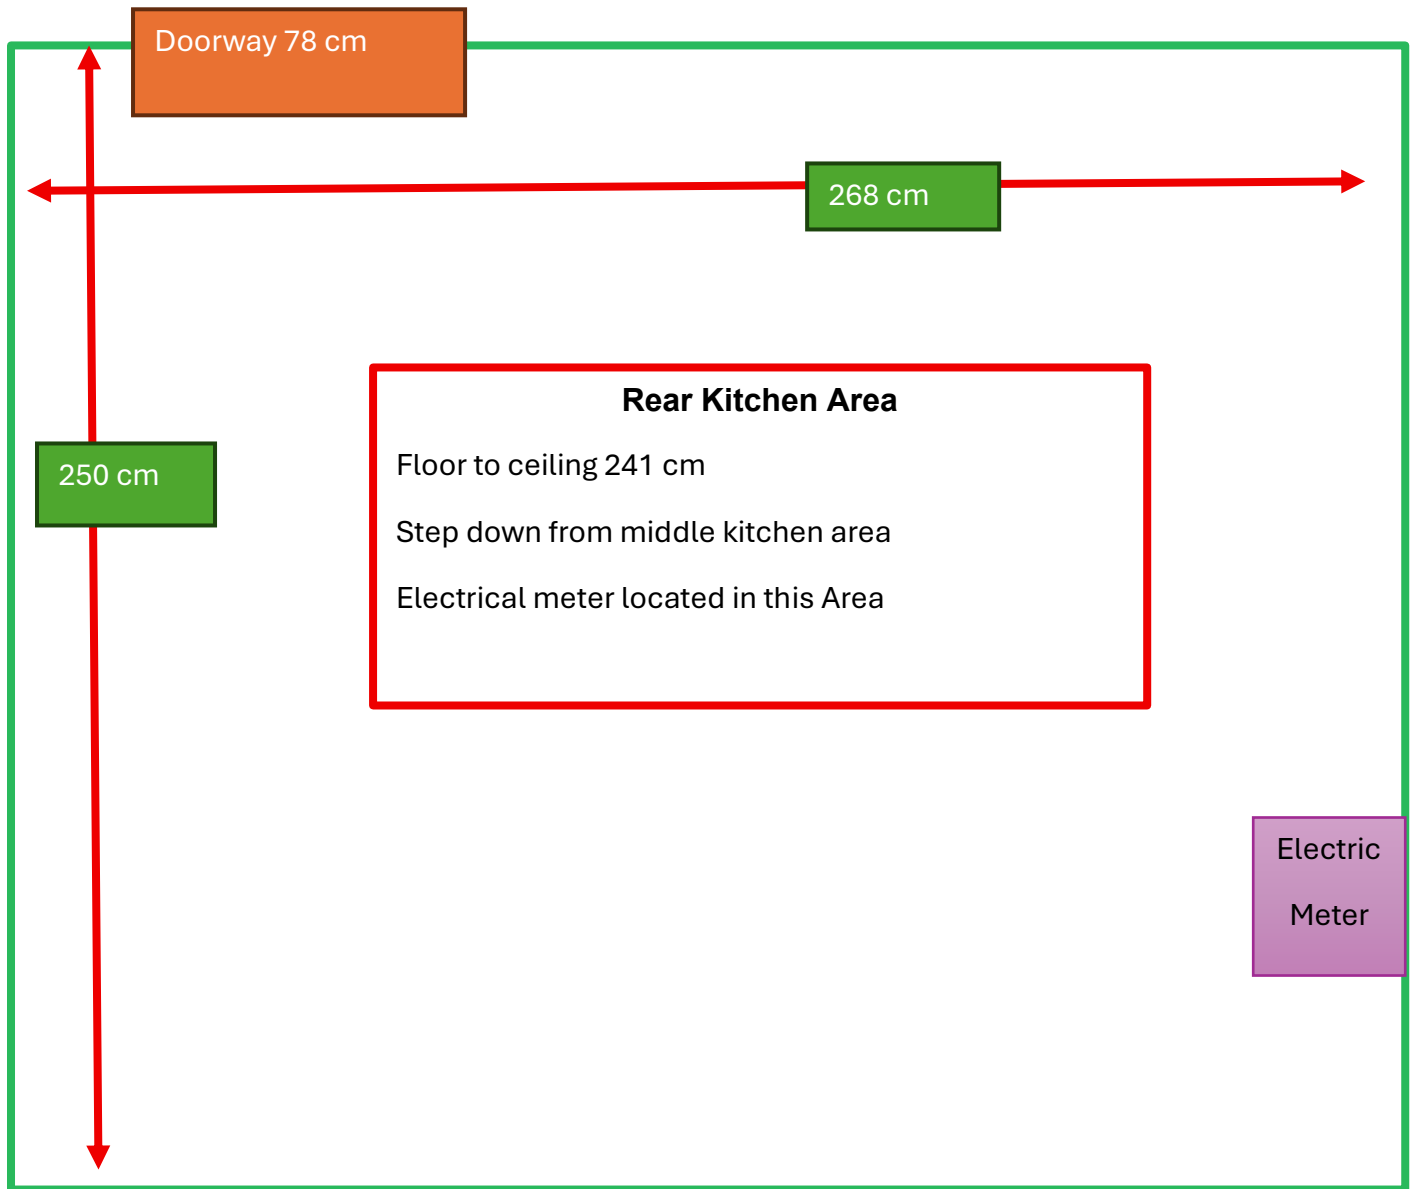

LMRCA Canteen Area

Room 1

Doorway 78 cm

268 cm

250 cm

Rear Kitchen Area

Floor to ceiling 241 cm

Step down from middle kitchen area

Electrical meter located in this Area

Electric
Meter