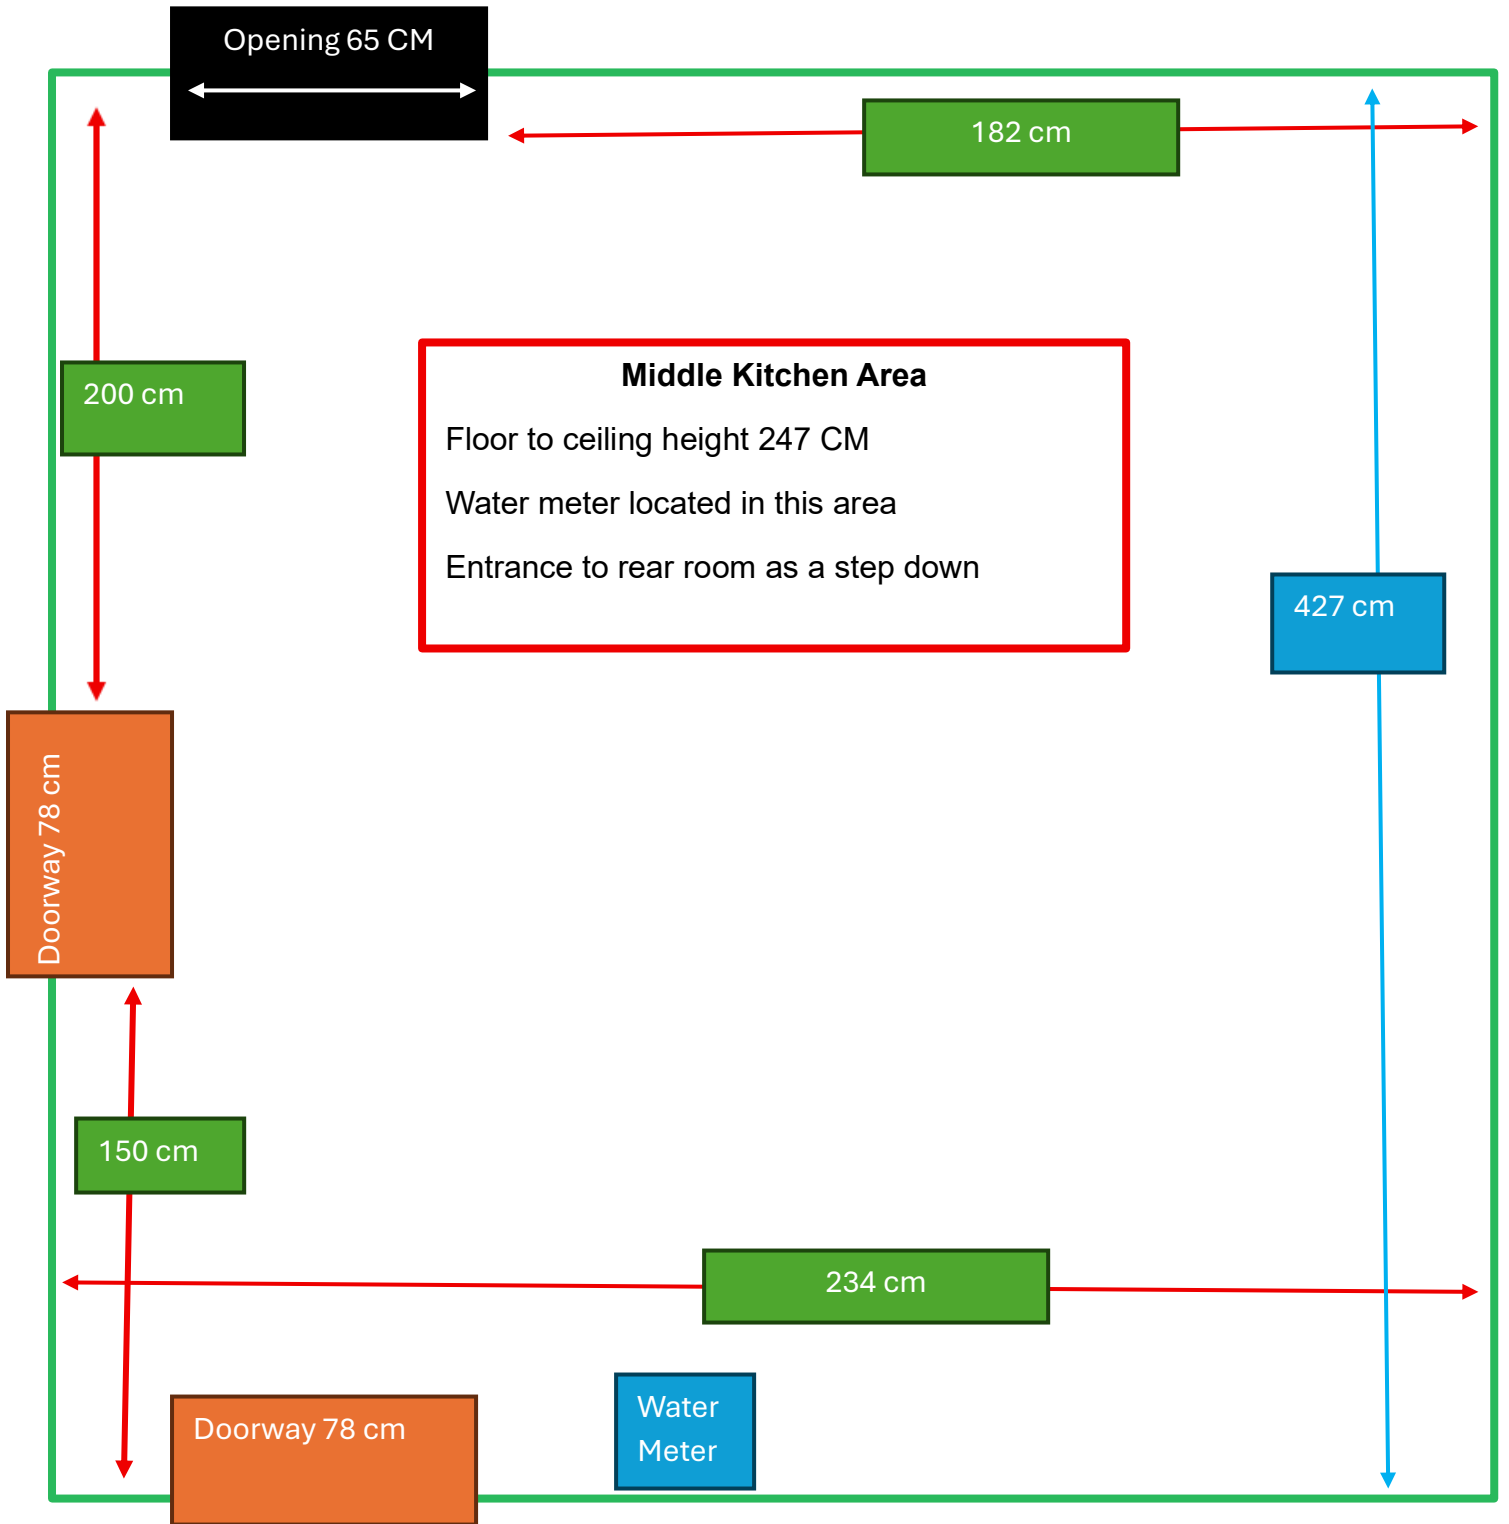

LMRCA Canteen Area

Room 1

Doorway 78 cm

268 cm

250 cm

Rear Kitchen Area

Floor to ceiling 241 cm

Step down from middle kitchen area

Electrical meter located in this Area

Electric
Meter